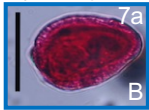

Supplemental Material 3–Pollen loads on Canary bats

Pollen

Possibly pollen

Tadarida teniotis, European Free-tailed Bat, Muciélago rabudo

Barbastella barbastellus, Western Barbastelle, Barbastela

Hypsugo savii, Savi's Pipistrelle, Muciélago montanero

Nyctalus leisleri, Leisler's Noctule, Nótulo pequeño

Pipistrellus hesperidus, Dusky Pipistrelle, Pipistrela africana

Pipistrellus maderensis, Madeira Pipistrelle, Pipistrela de Madeira

Plecotus teneriffae, Canary Long-eared Bat, Orejudo canario