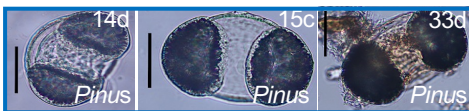

Supplemental Material 3–Pollen loads on Canary bats

Pollen

Possibly pollen

Tadarida teniotis, European Free-tailed Bat, Muciélago rabudo

Barbastella barbastellus, Western Barbastelle, Barbastela

Hypsugo savii, Savi's Pipistrelle, Muciélago montanero

Nyctalus leisleri, Leisler's Noctule, Nótulo pequeño

Pipistrellus hesperidus, Dusky Pipistrelle, Pipistrela africana

Pipistrellus maderensis, Madeira Pipistrelle, Pipistrela de Madeira

Plecotus teneriffae, Canary Long-eared Bat, Orejudo canario