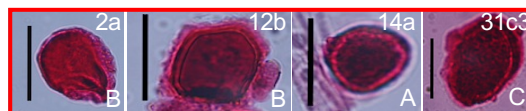

Supplemental Material 3–Pollen loads on Canary bats

Pollen

Possibly pollen

Tadarida teniotis, European Free-tailed Bat, Muciélago rabudo

Barbastella barbastellus, Western Barbastelle, Barbastela

Hypsugo savii, Savi's Pipistrelle, Muciélago montanero

Nyctalus leisleri, Leisler's Noctule, Nótulo pequeño

Pipistrellus hesperidus, Dusky Pipistrelle, Pipistrela africana

Pipistrellus maderensis, Madeira Pipistrelle, Pipistrela de Madeira

Plecotus teneriffae, Canary Long-eared Bat, Orejudo canario